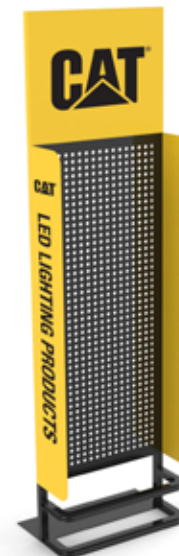

CATMTL-B RETAIL MERCHANDISER

This heavy-duty, free-standing retail merchandiser is constructed of powder coated steel for years of reliable use in any retail environment. This fixture includes 12 product hooks and assembles in minutes.